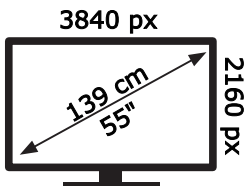

ENERG

ELIT

QA-5524UHDS2

64 kWh/1000h

ABCDEF **G**

124 kWh/1000h

50708177

2019/2013