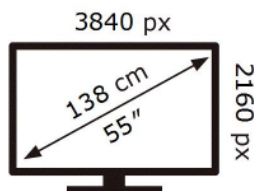

ENERG

SAMSUNG

QE55Q70CATX

82 kWh/1000h

ABCDEF **G**

169 kWh/1000h

2019/2013