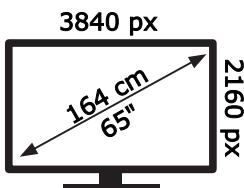

ENERG

ELIT

Q-6522UHDS2

85 kWh/1000h

ABCDEF **G**

159 kWh/1000h

50639071

2019/2013